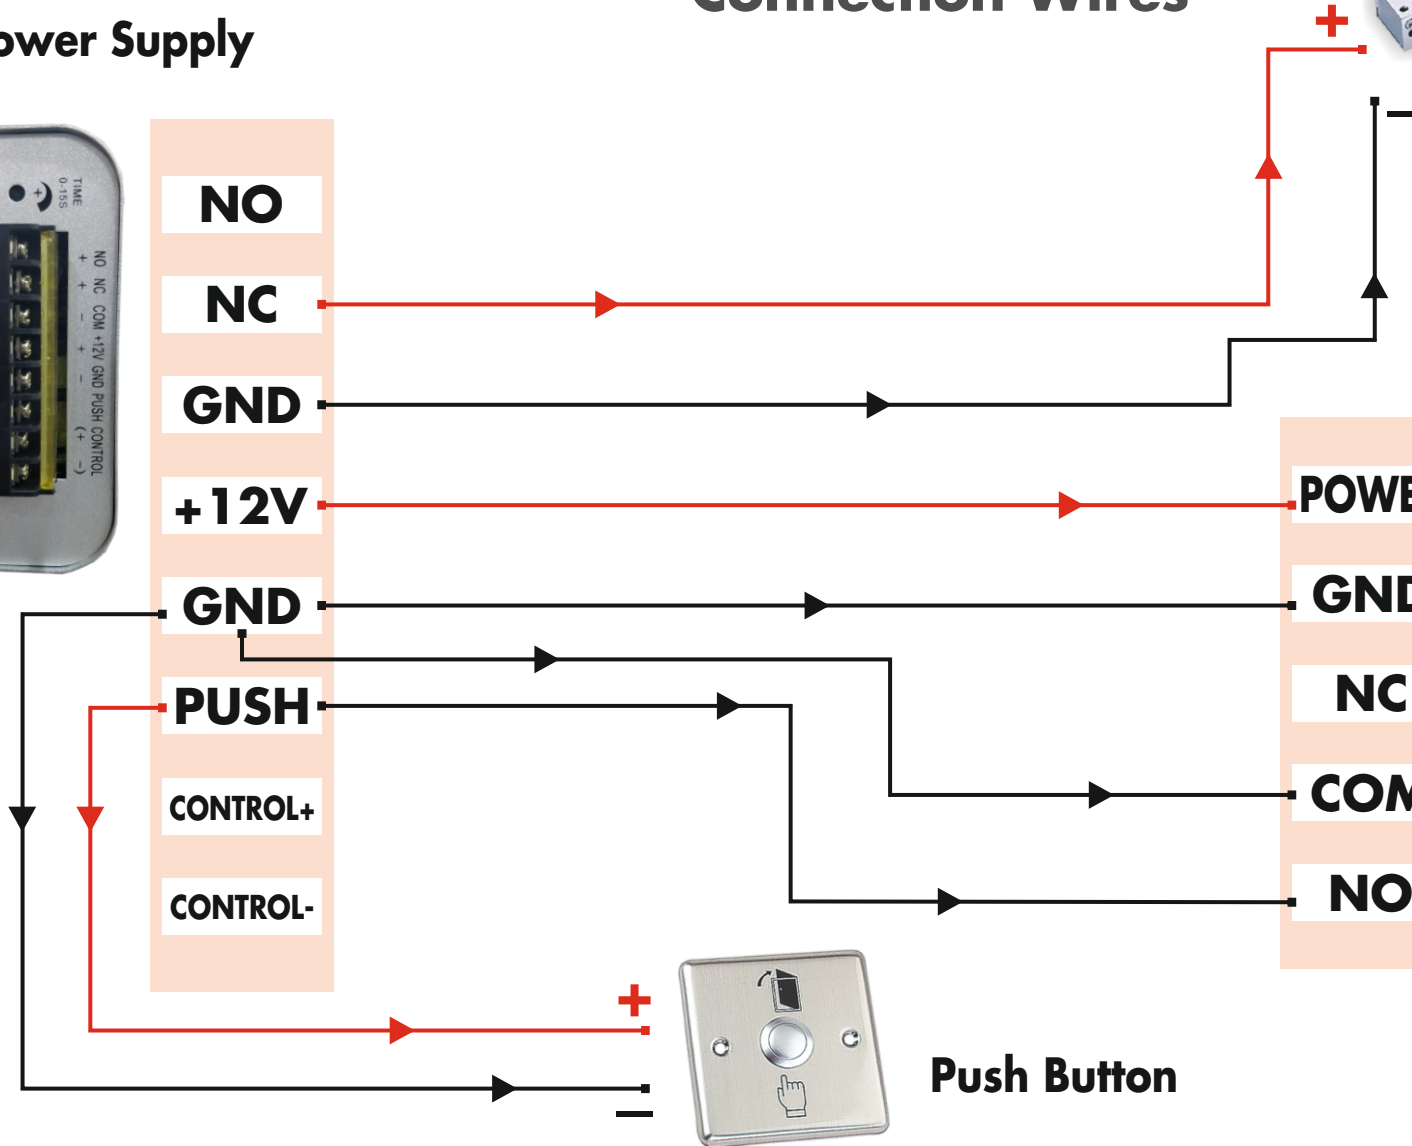

Realtime K2 Connection Wires

EM Lock

Power Supply

Push Button